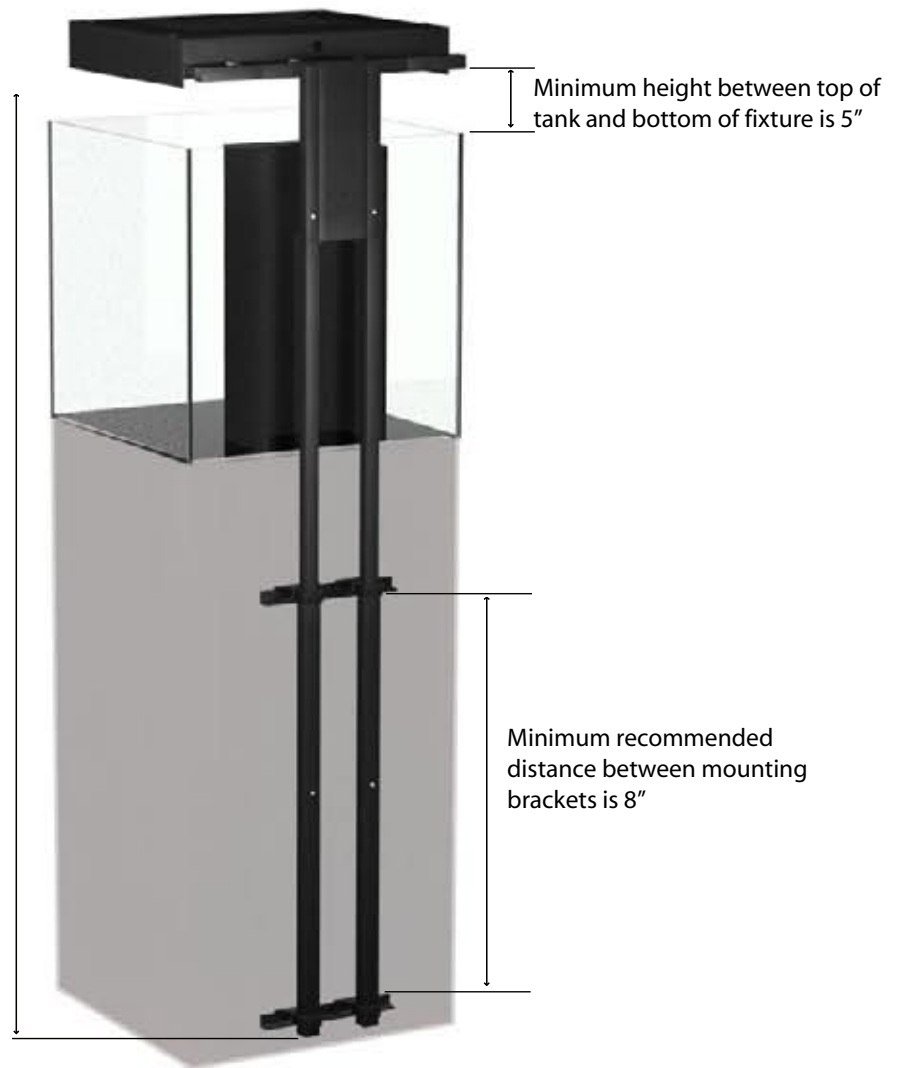

Stand mount adjustable height:
Minimum to bottom of fixture is 46.25"
Maximum to bottom of fixture is 64.5"

Panorama System Stand Mount Specs